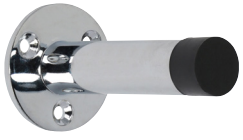

Door Stops

Projection Door Stop NEW

Polished Chrome

Satin Chrome

Polished Brass

Fits to walls and skirting boards and will prevent damage to walls from door handles. The rubber tip prevents damage to the door. High quality plated finishes.

Product Code

Polished Chrome	Satin Chrome	Polished Brass	Size (mm)	Pack Qty (pcs)	Carton Qty (packs)
BAG					
200624	200888	200302	70	1	10
TYPE - BSA				SUB TYPE - BSA01	

Oval Door Stop NEW

Polished Chrome

Satin Chrome

Polished Brass

A floor mounted stop that can be mounted at any point of the door opening. The rubber buffer prevents damage to doors. High quality plated finishes.

Product Code

Polished Chrome	Satin Chrome	Polished Brass	Size (mm)	Pack Qty (pcs)	Carton Qty (packs)
BAG					
200090	200775	200330	47	1	10
TYPE - BSA				SUB TYPE - BSA01	

Cylinder Door Stop NEW

Polished Chrome

Satin Chrome

Polished Brass

A floor mounted stop that can be positioned at any point of the door opening. Concealed fixing for added aesthetics. The rubber buffer prevents damage to doors. High quality plated finishes.