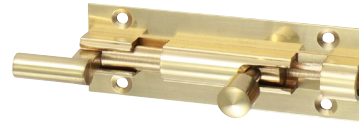

## Straight Barrel Bolt

**NEW**

Polished Brass

Polished Chrome

Satin Chrome

Idea for securing flush fitting doors in a closed position.

Product Code

Polished Brass	Polished Chrome	Satin Chrome	Size L x W (mm)	Bolt Throw (mm)	Pack Qty (pcs)	Carton Qty (packs)
<b>BAG</b>						
200945	200225	200856	75 x 25	15	1	10
200328	200943	200379	100 x 25	20	1	10
200496	200114	200164	150 x 25	22	1	10
TYPE - BSA			SUB TYPE - BSA02			

## Necked Barrel Bolt

**NEW**

Polished Brass

Polished Chrome

Satin Chrome

Necked barrel bolts are used for securing recessed fitted doors in a closed position.

Product Code

Polished Brass	Polished Chrome	Satin Chrome	Size L x W (mm)	Bolt Throw (mm)	Pack Qty (pcs)	Carton Qty (packs)
<b>BAG</b>						
200764	200694	200367	75 x 25	12	1	10
200321	200996	200158	100 x 25	16	1	10
200200	200555	200645	150 x 25	20	1	10
TYPE - BSA			SUB TYPE - BSA0A			

## Contract Flat Section Bolt

**NEW**

Polished Brass

Polished Chrome

Satin Chrome

A decorative bolt for securing flush mounted doors. Commonly fitted to french doors.

Product Code

Polished Brass	Polished Chrome	Satin Chrome	Size L x W (mm)	Bolt Throw (mm)	Pack Qty (pcs)	Carton Qty (packs)
<b>BAG</b>						
200336	200779	200522	110 x 25	20	1	10
200852	200633	200176	135 x 30	24	1	10
200136	200364	200961	210 x 35	35	1	5
TYPE - BSA			SUB TYPE - BSA02			

## Architectural Flat Section Bolt

**NEW**

Polished Brass

Polished Chrome

Satin Chrome

A high quality designer bolt commonly used for securing french doors. The bolt comes supplied with all three keeps required for flush and recessed mounted doors.