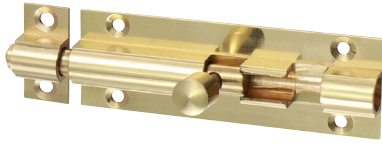

## Straight Barrel Bolt

**NEW**

Polished Brass

Polished Chrome

Satin Chrome

Idea for securing flush fitting doors in a closed position.

Product Code

Polished Brass	Polished Chrome	Satin Chrome	Size L x W (mm)	Bolt Throw (mm)	Pack Qty (pcs)	Carton Qty (packs)
<b>BAG</b>						
200945	200225	200856	75 x 25	15	1	10
200328	200943	200379	100 x 25	20	1	10
200496	200114	200164	150 x 25	22	1	10
TYPE - BSA			SUB TYPE - BSA02			

## Necked Barrel Bolt

**NEW**

Polished Brass

Polished Chrome

Satin Chrome

Necked barrel bolts are used for securing recessed fitted doors in a closed position.

Product Code

Polished Brass	Polished Chrome	Satin Chrome	Size L x W (mm)	Bolt Throw (mm)	Pack Qty (pcs)	Carton Qty (packs)
<b>BAG</b>						
200764	200694	200367	75 x 25	12	1	10
200321	200996	200158	100 x 25	16	1	10
200200	200555	200645	150 x 25	20	1	10
TYPE - BSA			SUB TYPE - BSA0A			

## Contract Flat Section Bolt

**NEW**

Polished Brass

Polished Chrome

Satin Chrome

A decorative bolt for securing flush mounted doors. Commonly fitted to french doors.

Product Code

Polished Brass	Polished Chrome	Satin Chrome	Size L x W (mm)	Bolt Throw (mm)	Pack Qty (pcs)	Carton Qty (packs)
<b>BAG</b>						
200336	200779	200522	110 x 25	20	1	10
200852	200633	200176	135 x 30	24	1	10
200136	200364	200961	210 x 35	35	1	5
TYPE - BSA			SUB TYPE - BSA02			

## Lever Action Flush Bolt

**NEW**

Polished Brass

Polished Chrome

Satin Chrome

Lever action flush bolts are morticed into the face or leading edge of the door providing a flush door surface finish. They are commonly fitted to double doors to secure the slave door leaf in place.