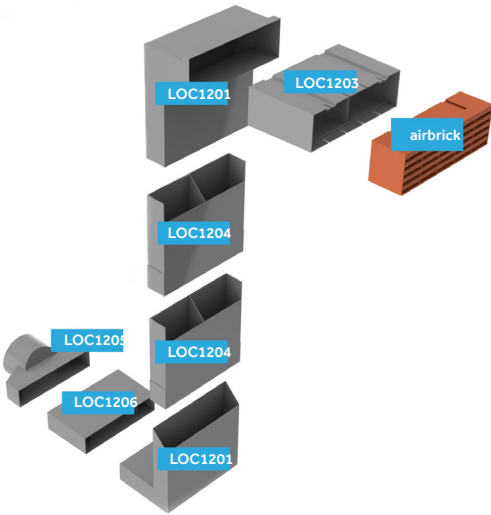

Underfloor Ventilation

Telescopic Underfloor Ventilator & Extension Accessories

To provide ventilation below suspended ground floors. Telescopic and adjustable to suit numerous brick courses.

Product Code	Size	Pack Qty (pcs)	Carton Qty (packs)
BOX			
TELESCOPIC UNDERFLOOR VENT			
LOC1201	up to 5 course	20	-
LOC1201XL	5 to 7 course	10	-
HORIZONTAL FRONT EXTENSION			
LOC1203	+115mm	20	-
VERTICAL EXTENSION			
LOC1204	+150mm	20	-
HORIZONTAL REAR EXTENSION			
LOC1206	+100mm	1	20
DUCT ADAPTER			
LOC1205	to suit 110mm	1	20
TYPE - CNA		SUB TYPE - CNA02	

Airbrick - Plastic

Used in conjunction with underfloor vent system and cavity sleeves to provide ventilation below suspended ground floors and through external walls.

Product Code	Colour	Size W x H x D (mm)	Pack Qty (pcs)
BOX			
LOC1201ABBB	Blue/Black	215 x 69 x 60	20
LOC1201ABBL	Black	215 x 69 x 60	20
LOC1201ABBR	Brown	215 x 69 x 60	20
LOC1201ABBU	Buff	215 x 69 x 60	20
LOC1201ABGR	Grey	215 x 69 x 60	20
LOC1201ABTE	Terracotta	215 x 69 x 60	20
LOC1201ABWH	White	215 x 69 x 60	20
TYPE - CNA		SUB TYPE - CNA02	