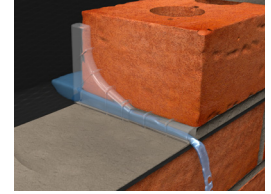

Roof-line & Above

Push-in Soffit Vent

Circular vents used to allow ventilation from the eaves into roofing.

Product Code	Colour	Size (mm)	Pack Qty (pcs)
BOX			
LOC1139	Grey	70.0	10
LOC1140	White	70.0	10
LOC1141	Black	70.0	10
LOC1142	Brown	70.0	10
TYPE - RLN		SUB TYPE - RLN01	

Roll Out Dry Fix Ridge Pack

Convenient 'single pack' mechanical fixing solution for roof ridge installations.

Product Code	Size (m)	Pack Qty (pcs)
BOX		
LOC54700	6	1
TYPE - RLN		SUB TYPE - RLN01

Weeps & Drill Vents

Invisiweep Wall Weep

Used for discharging water from external walls. Available in a range of colours to suit brickwork.

Product Code	Colour	Size H x W x L (mm)	Pack Qty (pcs)
BOX			
LOCIW50BB	Blue/Black	65 x 10 x 102	50
LOCIW50BL	Black	65 x 10 x 102	50
LOCIW50BR	Brown	65 x 10 x 102	50
LOCIW50BU	Buff	65 x 10 x 102	50
LOCIW50CL	Clear	65 x 10 x 102	50
LOCIW50GR	Grey	65 x 10 x 102	50
LOCIW50TE	Terracotta	65 x 10 x 102	50
LOCIW50WH	White	65 x 10 x 102	50
EXTENSION TUBE			
LOCIW500EX	Clear	Ø 6 x 500	10
TYPE - CNA		SUB TYPE - CNA05	

Dry-Verge Unit

Universal dry fix verge system for profiled roof tiles. A robust, attractive and weather resistant alternative to wet mortar bedding.

Product Code	Colour	Size (mm)	Pack Qty (pcs)
BOX			
LOC99141	Grey	405 x 95/160	20
LOC99142	Brown	405 x 95/160	20
LOC99143	Black	405 x 95/160	20
LOC99144	Terracotta	405 x 95/160	20
TYPE - RLN		SUB TYPE - RLN01	