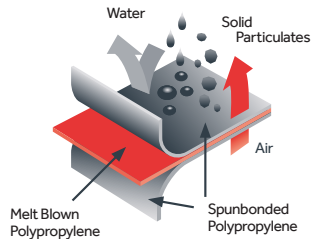

Coveralls

**Cat III Type 5 / 6 Coverall**

**NEW**

**SMS triple layer fabric for enhanced protection**

A Cat 3 Type 5/6 SMS protective disposable coverall with hood gives ultimate protection against substances such as vapours, asbestos, paint, dust, spray and splatter.

- Head to ankle protection
- Two way zip
- Tape seal over zip
- Latex & silicone free
- Elasticated hood and cuffs (hands & ankles)

**CE 0624**

Type 5 Particulate Protection - EN ISO 13982 - 1  
 Type 6 BS EN 13034  
 Class 1 (Barrier to radioactive particulates) - BS EN 1073 - 2