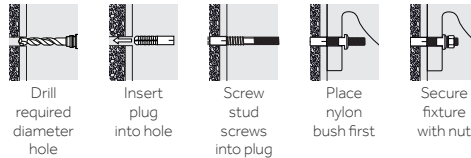

Plumbing Accessories

Basin Fixing Kits

Designed to securely mount washbasins to a variety of solid building materials. Countersunk nylon bushes designed to ensure no damage is done to the basin during installation. Can also be used into wood without nylon plugs.

Product Code	Item	Size (mm)	Pack Qty (pcs)	Carton Qty (packs)
TIMPAC				
LIGHT DUTY				
LDBK	Nylon Plugs	10.0 x 50	2	
	Stud Screws	M8 x 100	2	
	Nylon Brushes	M8	2	20
	Washers	M8	2	
	Hex Full Nuts	M8	2	
HEAVY DUTY				
HDBK	Nylon Plugs	14.0 x 75	2	
	Stud Screws	M10 x 140	2	
	Nylon Brushes	M10	2	10
	Washers	M10	2	
	Hex Full Nuts	M10	2	
TYPE - SEK		SUB TYPE - SFK01		

Adjustable WC/Bidet Fixing Kit

Designed to fix WC pan/bidets to a variety of solid building materials. Fully adjustable for a quick easy installation. Countersunk nylon bushes designed to ensure no damage is done to the fixture during installation.