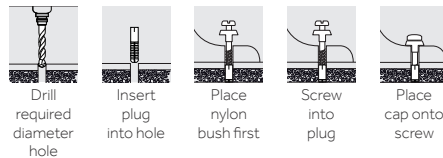

Product Code	Item	Size (mm)	Pack Qty (pcs)	Carton Qty (packs)
TIMPAC				
PBK	Nylon Plugs	10.0 x 50	2	
	Coach Screws	6.0 x 80	2	20
	Nylon Bushes	6	2	
	Cover Caps	18	2	
TYPE - SEK		SUB TYPE - SFK01