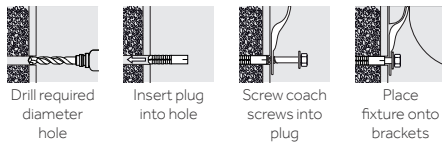

Product Code	Item	Size (mm)	Pack Qty (pcs)	Carton Qty (packs)
TIMPAC				
CBK	Basin Brackets	-	2	
	Nylon Plugs	10.0 x 50	2	20
	Coach Screws	7.0 x 60	2	
	Washers	M7	2	
TYPE - SEK		SUB TYPE - SFK01