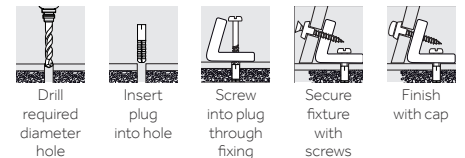

Pan/Bidet Fixing Kit

Designed for floor fixing pan/bidets into a variety of solid building materials. Countersunk nylon bushes designed to ensure no damage is done to the fixture during installation. Flat caps for a concealed finish.

Can also be used into wood without nylon plugs.

Product Code	Item	Size (mm)	Pack Qty (pcs)	Carton Qty (packs)
TIMPAC				
PBK	Nylon Plugs	10.0 x 50	2	
	Coach Screws	6.0 x 80	2	20
	Nylon Bushes	6	2	
	Cover Caps	18	2	
TYPE - SEK		SUB TYPE - SFK01		

Adjustable WC/Bidet Fixing Kit

Designed to fix WC pan/bidets to a variety of solid building materials. Fully adjustable for a quick easy installation. Countersunk nylon bushes designed to ensure no damage is done to the fixture during installation.