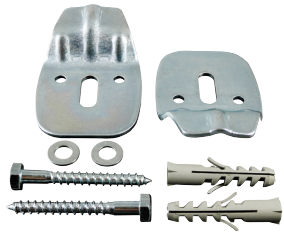

Cloakroom Basin Fixing Kit

Designed to fix cloakroom basins to a variety of solid building materials. Can also be used into wood without nylon plugs.