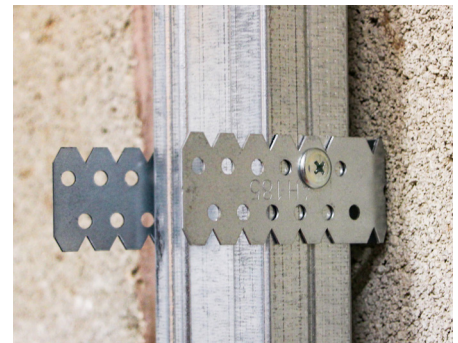

CORROSION RATING

Clean, dry & low humidity environments

Used to secure plasterboard to wall/ceiling track systems with a max of 0.6mm thickness.

Note: Partially threaded from 60mm.

Product Code	Size (mm)	Driver Bit Size	Pack Qty (pcs)	Carton Qty (packs)	Pallet Qty (packs)
BOX (DRIVER BIT INCLUDED)					
00025DRYZ	3.5 x 25	PH2	1,000	16	384
00032DRYZ	3.5 x 32	PH2	1,000	12	324
00035DRYZ	3.5 x 35	PH2	1,000	12	288
00038DRYZ	3.5 x 38	PH2	1,000	12	288
00042DRYZ	3.5 x 42	PH2	1,000	9	216
00045DRYZ	3.5 x 45	PH2	1,000	8	192
00050DRYZ	3.5 x 50	PH2	1,000	6	144
00055DRYZ	3.5 x 55	PH2	500	12	288
00060DRYZ	3.5 x 60	PH2	500	12	288
00065DRYZ	4.2 x 65	PH2	500	8	192
00075DRYZ	4.2 x 75	PH2	500	8	192
00090DRYZ	4.8 x 90	PH2	500	6	144
00100DRYZ	4.8 x 100	PH2	500	6	144
00125DRYZ	4.8 x 125	PH2	100	18	432
00150DRYZ	4.8 x 150	PH2	100	18	432
TYPE - DRY			SUB TYPE - DRY01