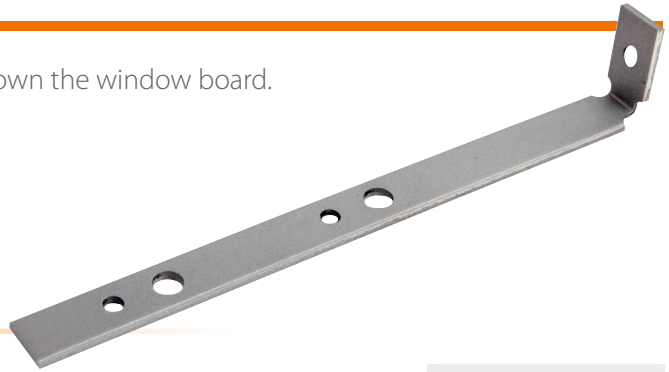

WINDOW BOARD TIE

- A bracket designed as a simple solution for fixing down the window board.
- 150mm Long

BOX

Product Code	Width (mm)	Length (mm)	Box Qty
WBT	12	150	100
TYPE - BMW	SUB TYPE - BMW42		

1 2 3 4 5
 OCCASIONALLY DAMP/WET,
 RURAL AND SHELTERED AREAS.
GALVANISED STEEL