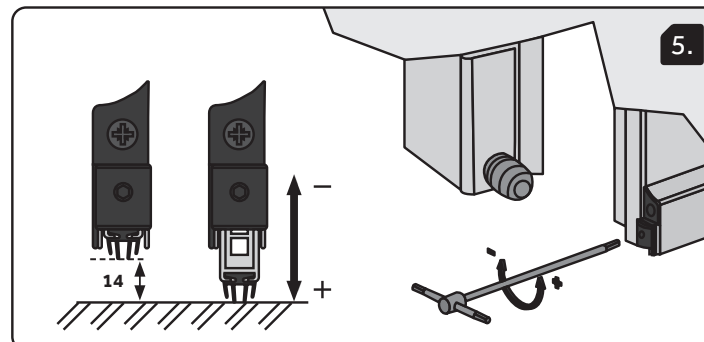

Fitting with plunger on lock side

Head Office:
TIMCO House, Green Lane,
Wardle, Nantwich, CW5 6BJ

Tel: +44 (0)1829 261111

Fax: +44 (0)1829 261102

Web: timco.co.uk

Applique Drop Down Seal

Fitting with plunger on hinge side