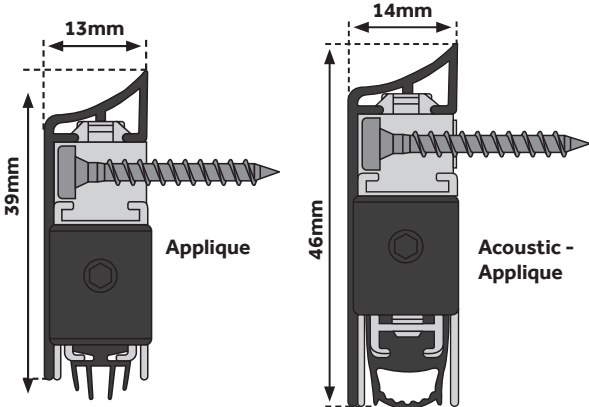

Fitting with plunger on lock side

Head Office:
TIMCO House, Green Lane,
Wardle, Nantwich, CW5 6BJ

Tel: +44 (0)1829 261111

Fax: +44 (0)1829 261102

Web: timco.co.uk

Applique Drop Down Seal

Fitting with plunger on hinge side