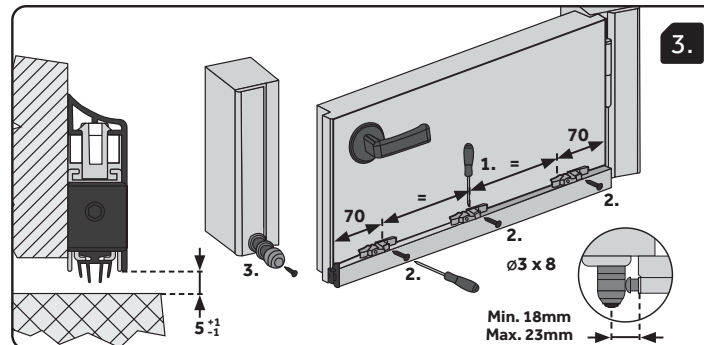

Fitting with plunger on lock side

Head Office:
TIMCO House, Green Lane,
Wardle, Nantwich, CW5 6BJ

Tel: +44 (0)1829 261111

Fax: +44 (0)1829 261102

Web: timco.co.uk

Applique Drop Down Seal

Fitting with plunger on hinge side