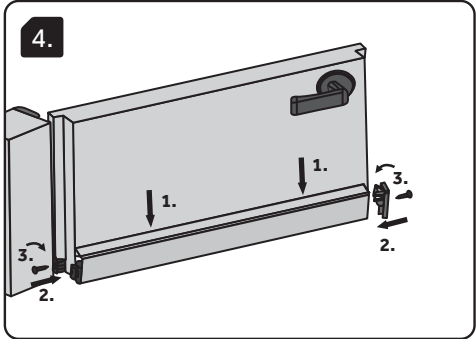

Fitting with plunger on lock side

Head Office:
TIMCO House, Green Lane,
Wardle, Nantwich, CW5 6BJ

Tel: +44 (0)1829 261111

Fax: +44 (0)1829 261102

Web: timco.co.uk

Applique Drop Down Seal

Fitting with plunger on hinge side