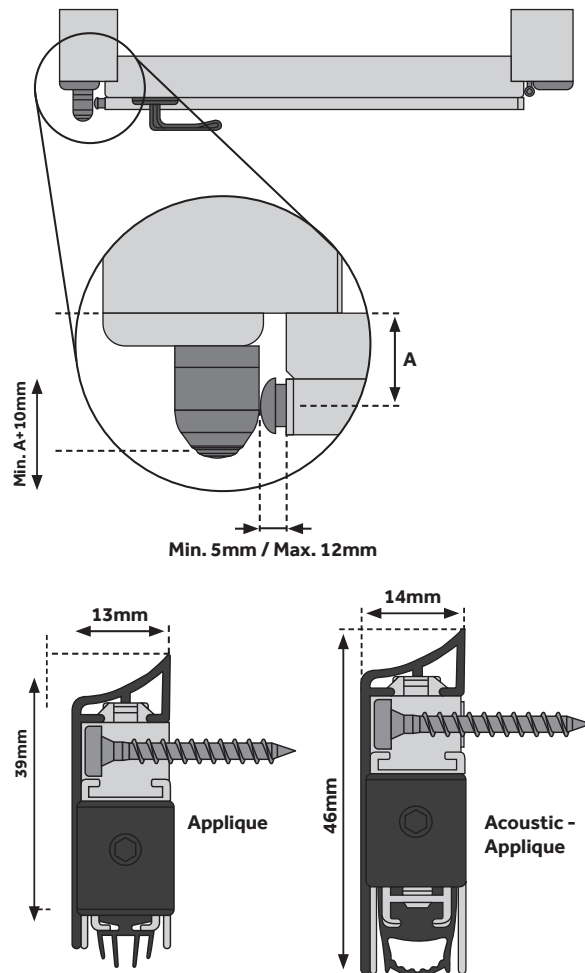

Fitting with plunger on lock side

Head Office:
TIMCO House, Green Lane,
Wardle, Nantwich, CW5 6BJ

Tel: +44 (0)1829 261111

Fax: +44 (0)1829 261102

Web: timco.co.uk

Applique Drop Down Seal

Fitting with plunger on hinge side