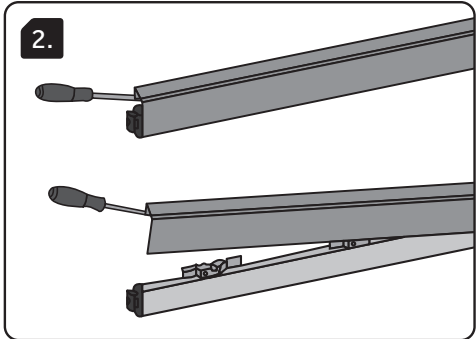

Fitting with plunger on lock side

Head Office:
TIMCO House, Green Lane,
Wardle, Nantwich, CW5 6BJ

Tel: +44 (0)1829 261111

Fax: +44 (0)1829 261102

Web: timco.co.uk

Applique Drop Down Seal

Fitting with plunger on hinge side