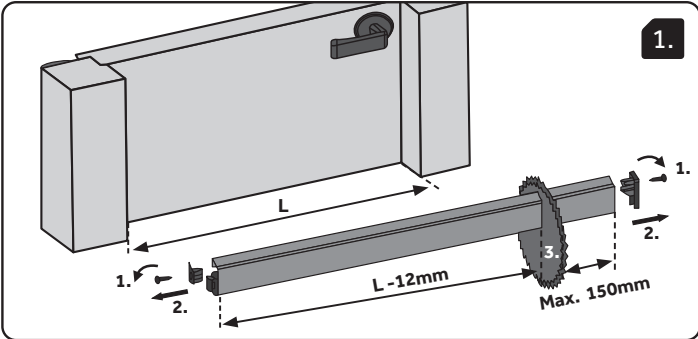

Fitting with plunger on lock side

Head Office:
TIMCO House, Green Lane,
Wardle, Nantwich, CW5 6BJ

Tel: +44 (0)1829 261111

Fax: +44 (0)1829 261102

Web: timco.co.uk

Applique Drop Down Seal

Fitting with plunger on hinge side