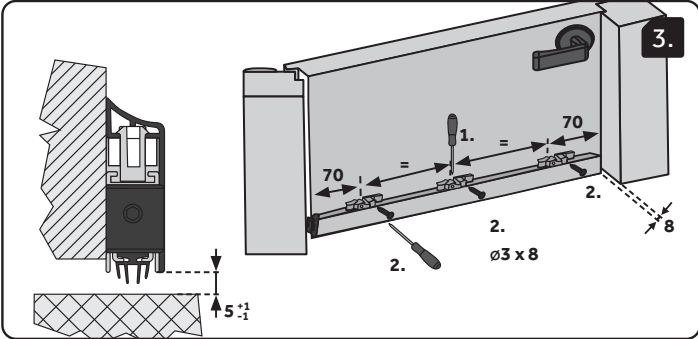

Fitting with plunger on lock side

Head Office:
TIMCO House, Green Lane,
Wardle, Nantwich, CW5 6BJ

Tel: +44 (0)1829 261111

Fax: +44 (0)1829 261102

Web: timco.co.uk

Applique Drop Down Seal

Fitting with plunger on hinge side