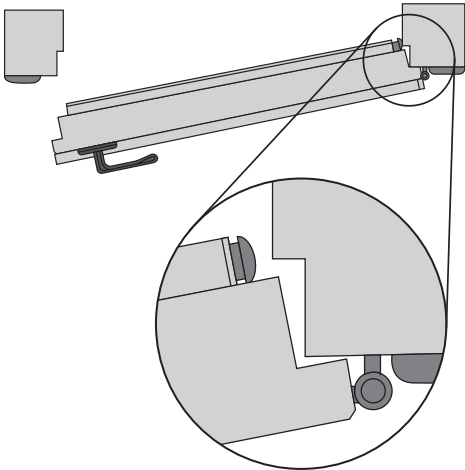

Fitting with plunger on lock side

Head Office:
TIMCO House, Green Lane,
Wardle, Nantwich, CW5 6BJ

Tel: +44 (0)1829 261111

Fax: +44 (0)1829 261102

Web: timco.co.uk

Applique Drop Down Seal

Fitting with plunger on hinge side