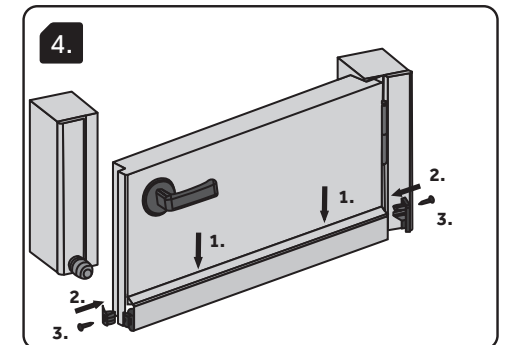

Fitting with plunger on lock side

Head Office:
TIMCO House, Green Lane,
Wardle, Nantwich, CW5 6BJ

Tel: +44 (0)1829 261111

Fax: +44 (0)1829 261102

Web: timco.co.uk

Applique Drop Down Seal

Fitting with plunger on hinge side