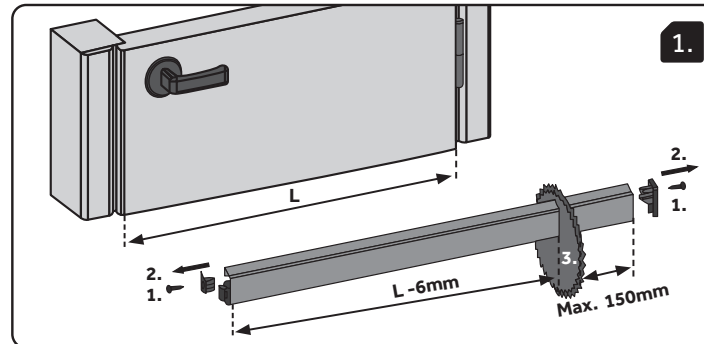

Fitting with plunger on lock side

Head Office:
TIMCO House, Green Lane,
Wardle, Nantwich, CW5 6BJ

Tel: +44 (0)1829 261111

Fax: +44 (0)1829 261102

Web: timco.co.uk

Applique Drop Down Seal

Fitting with plunger on hinge side