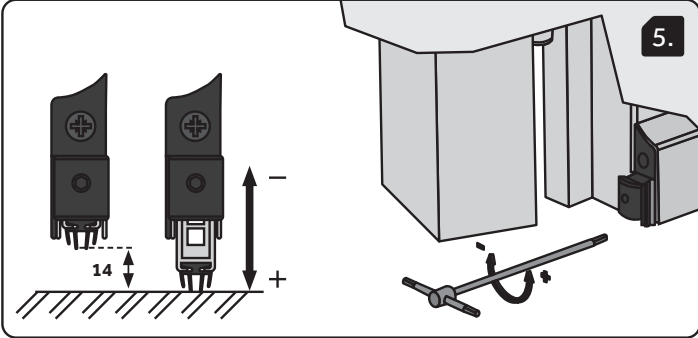

Fitting with plunger on lock side

Head Office:
TIMCO House, Green Lane,
Wardle, Nantwich, CW5 6BJ

Tel: +44 (0)1829 261111

Fax: +44 (0)1829 261102

Web: timco.co.uk

Applique Drop Down Seal

Fitting with plunger on hinge side