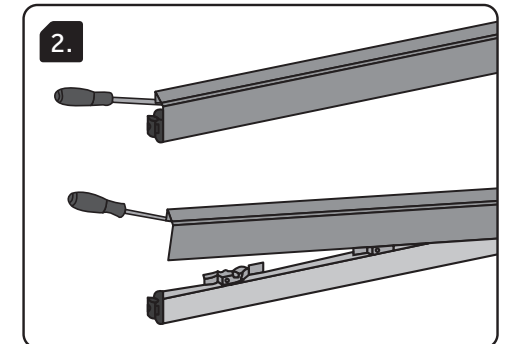

Fitting with plunger on lock side

Head Office:
TIMCO House, Green Lane,
Wardle, Nantwich, CW5 6BJ

Tel: +44 (0)1829 261111

Fax: +44 (0)1829 261102

Web: timco.co.uk

Applique Drop Down Seal

Fitting with plunger on hinge side