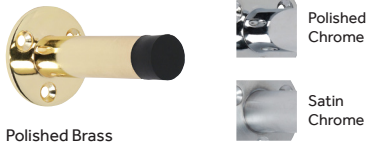

## Projection Door Stop

Fits to walls and skirting boards and will prevent damage to walls from door handles. The rubber tip prevents damage to the door. High quality plated finishes.

| Product Code                     |              |                | Size (mm) | Pack Qty (pcs) | Carton Qty (packs) |
|----------------------------------|--------------|----------------|-----------|----------------|--------------------|
| Polished Chrome                  | Satin Chrome | Polished Brass |           |                |                    |
| <b>BAG - EXCLUDES FIXINGS</b>    |              |                |           |                |                    |
| 200624                           | 200888       | 200302         | 70        | 1              | 10                 |
| <b>TIMPAC - FIXINGS INCLUDED</b> |              |                |           |                |                    |
| 200624P                          | 200888P      | 200302P        | 70        | 1              | 10                 |