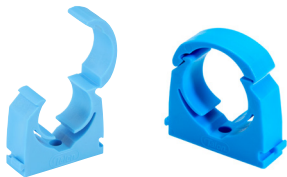

Easier

Can be attached upside down

[Instagram](https://www.instagram.com/talonco) [Facebook](https://www.facebook.com/talonco) [Twitter](https://twitter.com/talonco) talon.co.uk

Pipe Clips

Single Open Pipe Clips

The single open clip provides a strong and reliable snap fit pipe fixing.

Product Code	Clip Type	To Suit Pipe Size (mm)	To Fit Screw Ø (mm)	Pack Qty (pcs)	Carton Qty (packs)
BAG					
OPS15	Single	15.0	3.5-4.5	50	20
OPS22	Single	22.0	3.5-4.5	50	20
OPS28	Single	28.0	3.5-4.5	50	20
TALTSP1	Spacer	N/A	3.5-4.5	100	10

PPC01

MDPE Pipe Clips

The single hinged clip is available in sizes to fit MDPE pipe and in blue to match the pipe colour.

Product Code	Clip Type	To Suit Pipe Size (mm)	To Fit Screw Ø (mm)	Pack Qty (pcs)	Carton Qty (packs)
BAG					
TMS20	Single	19.0-21.0	3.5-4.5	10	100
TMS25	Single	25.0-27.4	3.5-4.5	10	50
TMS35	Single	31.8-35.0	3.5-5.0	10	50
TALTSP1	Spacer	N/A	3.5-4.5	100	10

PPC01

Quick Lock Pipe Clips

Single Quick Lock Pipe Clip

Designed to withstand repeated opening and closing offering 360° degree pipe retention. Secure grip and complete security when pipe is in place with the snap tight locking top. The high stand-off allows for lagging and heat circulation.