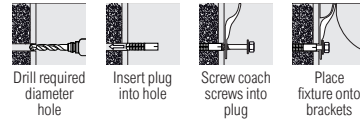

PAK56

Basin Fixing Kits

Designed to securely mount washbasins to a variety of solid building materials. Countersunk nylon bushes designed to ensure no damage is done to the basin during installation. Can also be used into wood without nylon plugs.

HEAVY DUTY				
HDBK	-	-	10	10
	Nylon Plugs	14.0 x 75	2	
	Stud Screws	M10 x 140	2	
	Nylon Brushes	M10	2	
	Washers	M10	2	
	Hex Full Nuts	M10	2	

SFK01

Cloakroom Basin Fixing Kit

Designed to fix cloakroom basins to a variety of solid building materials. Can also be used into wood without nylon plugs.