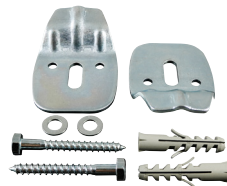

SFK01

Plugs & Chains

Replacement plugs and chains for baths and sinks. (Sold separately)

Product Code	Item	Size (inch)	Pack Qty (pcs)	Carton Qty (packs)
TIMPAC				
BATHPLUG112P	Plug	1 1/2	2	10
BATHPLUG134P	Plug	1 3/4	2	10
CSCHAIN12P	Chain	12	2	10
CSCHAIN18P	Chain	18	2	10

PAK56

Basin Fixing Kits

Designed to securely mount washbasins to a variety of solid building materials. Countersunk nylon bushes designed to ensure no damage is done to the basin during installation. Can also be used into wood without nylon plugs.

Product Code	Item	Size (mm)	Pack Qty (pcs)	Carton Qty (packs)
TIMPAC				
LIGHT DUTY				
LDBK	-	-	10	20
	Nylon Plugs	10.0 x 50	2	
	Stud Screws	M8 x 100	2	
	Nylon Brushes	M8	2	
	Washers	M8	2	
	Hex Full Nuts	M8	2	

HEAVY DUTY				
HDBK	-	-	10	10
	Nylon Plugs	14.0 x 75	2	
	Stud Screws	M10 x 140	2	
	Nylon Brushes	M10	2	
	Washers	M10	2	
	Hex Full Nuts	M10	2	

SFK01

Cloakroom Basin Fixing Kit

Designed to fix cloakroom basins to a variety of solid building materials. Can also be used into wood without nylon plugs.