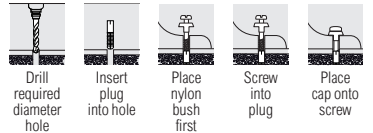

Product Code	Colour	Pack Qty (pcs)	Carton Qty (packs)
TIMPAC			
PBK	White	2	20
PBKCH	Chrome	2	20

SFK01

Item	Size (mm)	Pack Qty (pcs)
CONTENTS		
Nylon Plugs	10.0 x 50	2
Coach Screws	6.0 x 80	2
Nylon Bushes	6	2
Cover Caps	18	2

Rad-Seal Radiator Pipe Guide & Seal

Radiator pipework installation aid and solution to eliminate potential air leakage and heat loss at vulnerable pipework entry points.