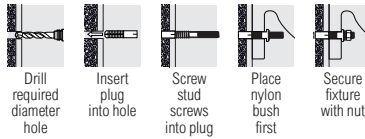

Plumbing Accessories

Adjustable WC/Bidet Fixing Kit

Designed to fix WC pan/bidets to a variety of solid building materials. Fully adjustable for a quick easy installation. Countersunk nylon bushes designed to ensure no damage is done to the fixture during installation.

SFK01

Plugs & Chains

Replacement plugs and chains for baths and sinks. (Sold separately)

Product Code	Item	Size (inch)	Pack Qty (pcs)	Carton Qty (packs)
TIMPAC				
BATHPLUG112P	Plug	1 1/2	2	10
BATHPLUG134P	Plug	1 3/4	2	10
CSCHAIN12P	Chain	12	2	10
CSCHAIN18P	Chain	18	2	10

PAK56

Basin Fixing Kits

Designed to securely mount washbasins to a variety of solid building materials. Countersunk nylon bushes designed to ensure no damage is done to the basin during installation. Can also be used into wood without nylon plugs.