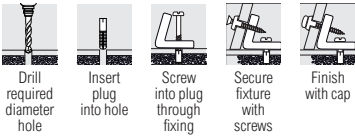

Plumbing Accessories

Adjustable WC/Bidet Fixing Kit

Designed to fix WC pan/bidets to a variety of solid building materials. Fully adjustable for a quick easy installation. Countersunk nylon bushes designed to ensure no damage is done to the fixture during installation.