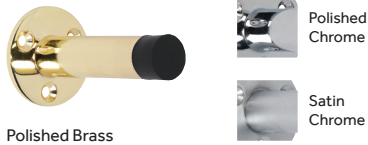

Door Stops

Projection Door Stop

Fits to walls and skirting boards and will prevent damage to walls from door handles. The rubber tip prevents damage to the door. High quality plated finishes.

Product Code			Size (mm)	Pack Qty (pcs)	Carton Qty (packs)
Polished Chrome	Satin Chrome	Polished Brass			
BAG - EXCLUDES FIXINGS					
200624	200888	200302	70	1	10
TIMPAC - FIXINGS INCLUDED					
200624P	200888P	200302P	70	1	10

Oval Door Stop

A floor mounted stop that can be mounted at any point of the door opening. The rubber buffer prevents damage to doors. High quality plated finishes.

Product Code			Size (mm)	Pack Qty (pcs)	Carton Qty (packs)
Polished Chrome	Satin Chrome	Polished Brass			
BAG - EXCLUDES FIXINGS					
200090	200775	200330	47	1	10
TIMPAC - FIXINGS INCLUDED					
200090P	200775P	200330P	47	1	10