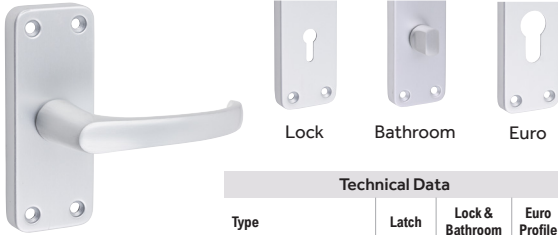

Contractors Handles

Available in four styles, lock, latch, euro profile and bathroom. Suitable for most wooden doors.

| Technical Data | | | |
|-----------------------------------|----------|-----------------|--------------|
| Type | Latch | Lock & Bathroom | Euro Profile |
| Handle: Backplate Size L x W (mm) | 103 x 40 | 154 x 40 | 155 x 40 |
| Handle: Length (mm) | 100 | | |

Latch

Product Code

| Satin Anodised Aluminium | Handle Type | Pack Qty (pack) | Carton Qty (packs) |
|--|-------------|-----------------|--------------------|
| BAG - FIXINGS INCLUDED | | | |
| 200851BX | Latch | 1 Pair | 50 |
| 200304BX | Lock | 1 Pair | 50 |
| 200146BX | Bathroom | 1 Pair | 50 |
| 200647BX | Euro | 1 Pair | 50 |
| BLISTER PACK - FIXINGS INCLUDED | | | |
| 200851 | Latch | 1 Pair | 4 |
| 200304 | Lock | 1 Pair | 4 |
| 200146 | Bathroom | 1 Pair | 4 |
| 200647 | Euro | 1 Pair | 4 |

BSA09

Lever On Rose Handles

Contractors lever on rose, for use on internal doors in conjunction with a tubular latch. Features a sprung rose so the handle returns to its original position when released.

BSA09

Narrow Style Lever Handles

A pair of narrow style handles. Available in three styles, lock, latch and bathroom.

- Made from steel
- Sprung handles

Lock Latch Bathroom

Technical Data

| | |
|-------------------------|----------|
| Size L x W (mm) | 155 x 37 |
| Centres (mm) | 57 |
| Max Door Thickness (mm) | 44 |