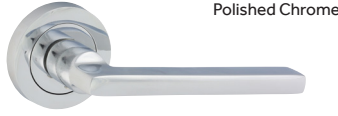

Edeleston Lever On Rose

A contemporary designed lever with an arc and twist, easy to grip.

Technical Data	
Handle: Rose Ø (mm)	51
Handle: Length (mm)	113
Latch: Size (mm)	64 Case / 45 Bucket

Product Code					
Polished Chrome	Satin Chrome	Polished / Satin Chrome	Matt Black	Pack Qty (pack)	Carton Qty (packs)
BLISTER					
200559	200809	200010	200751	1 Pair	4
<small>BSA09</small>					

Radmore Lever On Rose

A sleek styled lever with straight lines.

Technical Data	
Handle: Rose Ø (mm)	51
Handle: Length (mm)	106
Latch: Size (mm)	64 Case / 45 Bucket

Product Code					
Polished Chrome	Satin Chrome	Matt Black	Pack Qty (pack)	Carton Qty (packs)	
BLISTER					
200318	200507	200942	1 Pair	4	<small>BSA09</small>

Shavington Lever On Rose

Modern styling with an oval appearance with soft curve.

Technical Data	
Handle: Rose Ø (mm)	51
Handle: Length (mm)	117
Latch: Size (mm)	64 Case / 45 Bucket

Product Code			
Polished / Satin Chrome	Matt Black	Pack Qty (pack)	Carton Qty (packs)
BLISTER			
200006	200100	1 Pair	4
<small>BSA09</small>			

Standard & Euro Profile Escutcheon

Standard
Standard profile escutcheon, for use with traditional mortice sashlocks.

Euro
Euro profile escutcheon, for use with Euro profile cylinders.

Product Code						
Polished Chrome	Satin Chrome	Polished / Satin Chrome	Matt Black	Rose Ø (mm)	Pack Qty (pack)	Carton Qty (packs)
STANDARD						
BLISTER PACK - FIXINGS INCLUDED						
200876	200573	200002	200941	51	1 Pair	5
EURO						
BLISTER PACK - FIXINGS INCLUDED						
200050	200735	200421	200880	51	1 Pair	5
<small>BSA09</small>						