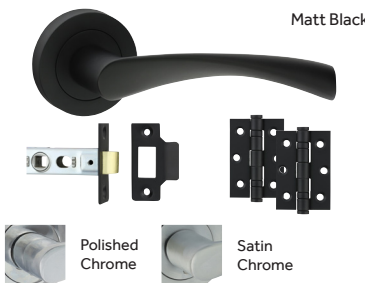

Internal Door Latch Packs

Victorian Scroll

Victorian Scroll Internal Door Latch Pack includes a pair of latch handles, a tubular latch and a pair of steel butt hinges in a matching finish.

Matt Black

Technical Data	
Handle: Backplate Size L x W (mm)	114 x 42
Latch: Size (mm)	64 Case / 45 Bracket
Hinge: Size L x W (mm)	76 x 50
Hinge Type	1838
Hinge: Max. Door Weight (kg)	20

Victorian Straight

Victorian Straight Internal Latch Pack includes a pair of latch handles, a tubular latch and a pair of steel butt hinges in a matching finish.

Polished Chrome

Technical Data	
Handle: Backplate Size L x W (mm)	114 x 42
Latch: Size (mm)	64 Case / 45 Bracket
Hinge: Size L x W (mm)	76 x 50
Hinge Type	1838
Hinge: Max. Door Weight (kg)	20

Zeta

Zeta Internal Latch Pack includes a pair of latch handles, a tubular latch and a pair of steel butt hinges in a matching finish.

Satin Chrome

Technical Data	
Handle: Backplate Size L x W (mm)	175 x 45
Latch: Size (mm)	64 Case / 45 Bracket
Hinge: Size L x W (mm)	76 x 50
Hinge Type	1838
Hinge: Max. Door Weight (kg)	20

Product Code

Polished Chrome	Satin Chrome	Matt Black	Handle Length (mm)	Pack Qty (pack)	Carton Qty (packs)
BOX - FIXINGS INCLUDED					
200853	200159	200397	113	1	30 BSA10

Edleston Lever On Rose

Edleston Internal Door Latch Pack includes a pair of handles, a tubular latch and a pair of ball bearing hinges in a matching finish.