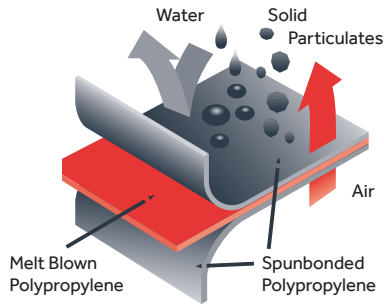

Coveralls

Cat III Type 5 / 6 Coveralls

A Cat 3 Type 5/6 SMS protective disposable coverall with hood gives ultimate protection against substances such as vapours, asbestos, paint, dust, spray and splatter.

- Head to ankle protection
- Two way zip
- Tape seal over zip
- Latex & silicone free
- Elasticated hood and cuffs (hands & ankles)

SMS triple layer fabric for enhanced protection

CE 0624

Type 5 EN ISO 13982
1/04+A1/10
Protection against airborne solid particulates

Class 2:
EN 1073-2/02
Barrier to radioactive particulates

EN 1 149-5:2018
Electrostatic Properties

Type 6 EN 13034/05+A1/09
Protective clothing against liquid chemicals

General Purpose Coveralls

A lightweight polypropylene coverall with hood to protect against low risk substances such as paints, dust, sprays and splatters.