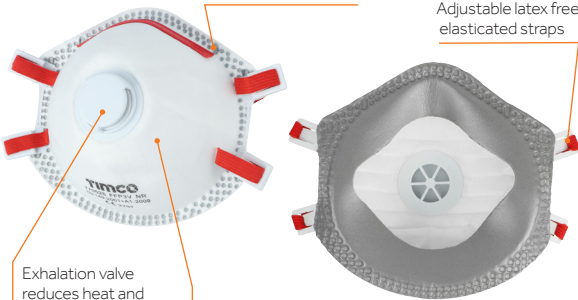

Often an essential requirement of certain workplaces, all TIMCO masks are fitted with easy-breath exhalation valves and there are various filter protection levels in the range. FFP3 - Highest Level FFP2 - Moderate Level

FFP3 Masks With Valves

Assigned Protection Factor (APF): 20
Equivalent to 99% Filter efficiency.

CE Approved
to EN149

Protects against medium to high levels of dust from home repair, woodworking, construction or water based mist.

Moulded

Contoured design ensures compatibility with glasses / goggles

Adjustable latex free elasticated straps

Exhalation valve reduces heat and moisture build-up

Polypropylene outer layer for a smooth comfortable lining without loose fibres

Contoured design ensures compatibility with glasses / goggles

Latex free elasticated straps

Exhalation valve reduces heat and moisture build-up

Polypropylene outer layer for a smooth comfortable lining without loose fibres