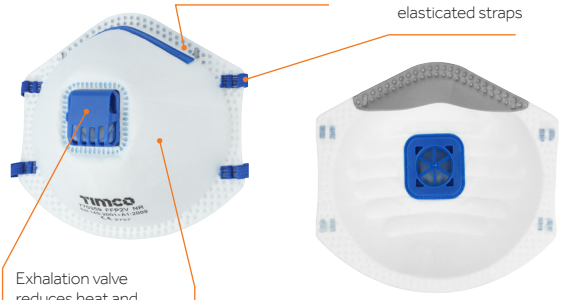

Moulded

Contoured design ensures compatibility with glasses / goggles

Adjustable latex free elasticated straps

Exhalation valve reduces heat and moisture build-up

Polypropylene outer layer for a smooth comfortable lining without loose fibres

FFP2 Masks With Valves

Assigned Protection Factor (APF): 10
Equivalent to 94% Filter efficiency.

CE Approved
to EN149

Protects against low to medium levels of dust from home repair or water based mist.

Moulded

Contoured design ensures compatibility with glasses / goggles

Latex free elasticated straps

Exhalation valve reduces heat and moisture build-up

Polypropylene outer layer for a smooth comfortable lining without loose fibres

Fold Flat

Exhalation valve reduces heat and moisture build-up

Latex free elasticated straps

A medium to high protection folding mask for comfort, fit and breathing. Foldable for convenience.

Max Comfort | Soft foam nose band for comfort