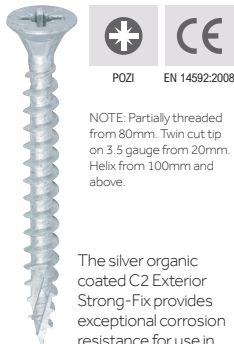

## C2 EXTERIOR STRONG-FIX PREMIUM SCREW

DESIGNED FOR OUTDOOR APPLICATIONS

*Ideal for: Ironmongery | Decking | Fencing*

**EXTREME PULL-OUT RESISTANCE**

**DESIGNED FOR SUPERIOR HOLD**

**PRECISION PZ DRIVE PREVENTS "CAM-OUT"**

## C2 DECK-FIX PREMIUM SCREW

DESIGNED FOR DECKING PLATFORMS & EXTERNAL TIMBER CONSTRUCTION

**DESIGNED FOR SUPERIOR CLAMPING WITH HELIX TO STOP TIMBER JACKING**

**REDUCED IMPACT RESISTANT HEAD FOR A CLEAN FINISH**

**PRECISION TX DRIVE PREVENTS "CAM-OUT"**

**Exterior**

NOTE: Partially threaded from 80mm. Twin cut tip on 3.5 gauge from 20mm. Helix from 100mm and above.

The silver organic coated C2 Exterior Strong-Fix provides exceptional corrosion resistance for use in harsh environments. C2 is a revolutionary high-performance screw designed using modern manufacturing methods and an innovative twin-cut point, ensuring consistent and rapid pick-up while reducing timber splitting. Its superior holding strength in a wide variety of materials provides ultimate performance.

- Ribs under head for improved countersinking
- Special plating to give 1,000 hours salt spray resistance
- Multi-layer coating consisting of organic top coat barrier and a zinc base layer
- Dual angle thread for ultimate performance and exceptionally high pull-out resistance
- Patented twin cut technology for rapid "pick-up" and reduces timber splitting