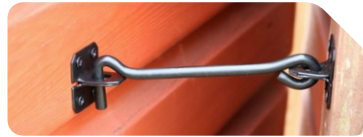

Cabin Hook Cast Iron

Ideal for retaining doors and gates in an open position in heavy domestic and agricultural applications. Made from cast iron for added strength and durability.

Technical Data	
Size (mm)	75 - 300
Backplate Size L x W (mm)	45 x 45
No. of Screw Holes	4
Screw Ø (mm)	4.0

TIMBAG - FIXINGS INCLUDED					
527115	527568	75	3	1	10
527225	527541	100	4	1	10
527998	527114	150	6	1	10
527651	527554	200	8	1	10
527478	527665	250	10	1	10

Cabin Hook Wire Pattern

Ideal for retaining doors and gates in an open position in light domestic applications.

TIMBAG - FIXINGS INCLUDED					
GS8BP	GS8ZP	200	8	1	15
GS10BP	GS10ZP	250	10	1	10

Turn Button Cast Iron

Turn buttons are used for holding flush fitting doors and gates closed.

Use a 4.0 x 30mm screw to attach to door/gate