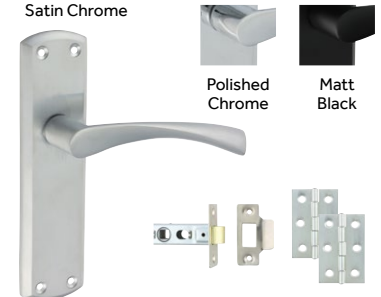

NEW

Internal Door Latch Packs

Victorian Scroll

Victorian Scroll Internal Door Latch Pack includes a pair of latch handles, a tubular latch and a pair of steel butt hinges in a matching finish.

Technical Data	
Handle: Backplate Size L x W (mm)	114 x 42
Latch: Size (mm)	64 Case / 45 Bucket
Hinge: Size L x W (mm)	76 x 50
Hinge Type	1838
Hinge: Max. Door Weight (kg)	20

Victorian Straight

Victorian Straight Internal Latch Pack includes a pair of latch handles, a tubular latch and a pair of steel butt hinges in a matching finish.

Technical Data	
Handle: Backplate Size L x W (mm)	114 x 42
Latch: Size (mm)	64 Case / 45 Bucket
Hinge: Size L x W (mm)	76 x 50
Hinge Type	1838
Hinge: Max. Door Weight (kg)	20

Product Code					
Polished Chrome	Satin Chrome	Matt Black	Handle Length (mm)	Pack Qty (pack)	Carton Qty (packs)
BOX - FIXINGS INCLUDED					
200246	200368	200952	90	1	30
BLISTER - FIXINGS INCLUDED					
200085	200041	200638	90	1	4
BSA10					

Zeta

Zeta Internal Latch Pack includes a pair of latch handles, a tubular latch and a pair of steel butt hinges in a matching finish.

Technical Data	
Handle: Backplate Size L x W (mm)	175 x 45
Latch: Size (mm)	64 Case / 45 Bucket
Hinge: Size L x W (mm)	76 x 50
Hinge Type	1838
Hinge: Max. Door Weight (kg)	20