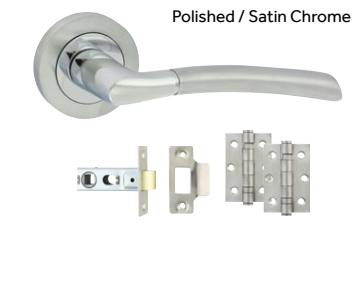

Technical Data	
Handle: Rose Ø (mm)	51
Latch: Size (mm)	64 Case / 45 Bucket
Hinge: Size L x W (mm)	76 x 50
Hinge Type	Ball Bearing
Hinge: Max. Door Weight (kg)	40

Product Code			
Polished / Satin Chrome	Handle Length (mm)	Pack Qty (pack)	Carton Qty (packs)
BOX - FIXINGS INCLUDED			
200657	117	1	30
BSA10