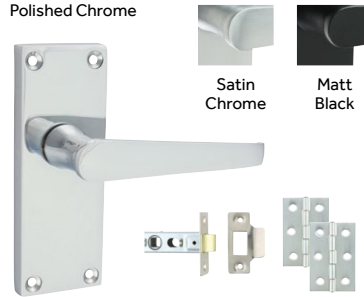

NEW

Internal Door Latch Packs

Victorian Scroll

Victorian Scroll Internal Door Latch Pack includes a pair of latch handles, a tubular latch and a pair of steel butt hinges in a matching finish.

Technical Data	
Handle: Backplate Size L x W (mm)	114 x 42
Latch: Size (mm)	64 Case / 45 Bucket
Hinge: Size L x W (mm)	76 x 50
Hinge Type	1838
Hinge: Max. Door Weight (kg)	20

Product Code					
Polished Chrome	Satin Chrome	Matt Black	Handle Length (mm)	Pack Qty (pack)	Carton Qty (packs)
BOX - FIXINGS INCLUDED					
200003	200753	200818	88	1	30
BLISTER - FIXINGS INCLUDED					
200627	200723	200009	88	1	4
BSA10					

Victorian Straight

Victorian Straight Internal Latch Pack includes a pair of latch handles, a tubular latch and a pair of steel butt hinges in a matching finish.

Technical Data	
Handle: Backplate Size L x W (mm)	114 x 42
Latch: Size (mm)	64 Case / 45 Bucket
Hinge: Size L x W (mm)	76 x 50
Hinge Type	1838
Hinge: Max. Door Weight (kg)	20

Zeta

Zeta Internal Latch Pack includes a pair of latch handles, a tubular latch and a pair of steel butt hinges in a matching finish.

Technical Data	
Handle: Backplate Size L x W (mm)	175 x 45
Latch: Size (mm)	64 Case / 45 Bucket
Hinge: Size L x W (mm)	76 x 50
Hinge Type	1838
Hinge: Max. Door Weight (kg)	20