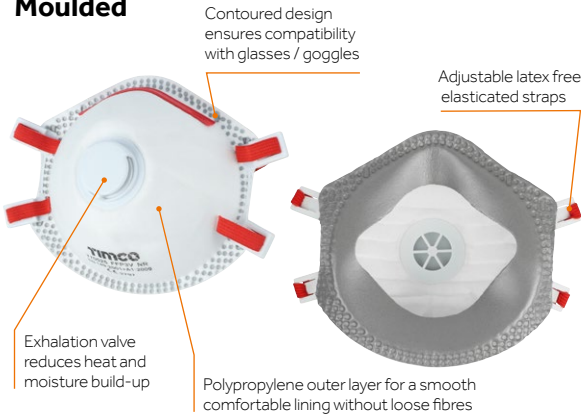

Often an essential requirement of certain workplaces, all TIMCO masks are fitted with easy-breath exhalation valves and there are various filter protection levels in the range. FFP3 - Highest Level FFP2 - Moderate Level

Moulded

A medium to high protection moulded mask with a 360° full face soft band for optimum comfort, fit and breathing.

Max Comfort | 360° enhanced full face band

Product Code	Size	Pack Qty (pcs)	Carton Qty (packs)
BOX			
770525	One Size	5	20
BAG			
770120	One Size	3	50 FCV02