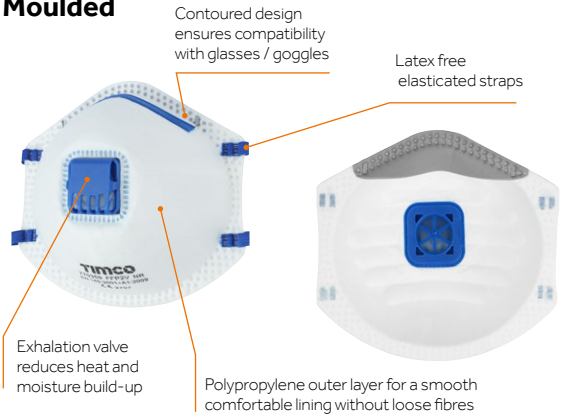

Often an essential requirement of certain workplaces, all TIMCO masks are fitted with easy-breath exhalation valves and there are various filter protection levels in the range. FFP3 - Highest Level FFP2 - Moderate Level

Moulded

A medium to high protection moulded mask with a 360° full face soft band for optimum comfort, fit and breathing.

Max Comfort | 360° enhanced full face band

Product Code	Size	Pack Qty (pcs)	Carton Qty (packs)
BOX			
770525	One Size	5	20
BAG			
770120	One Size	3	50 FCV02

FFP2 Masks With Valves

Assigned Protection Factor (APF): 10
Equivalent to 94% Filter efficiency.

CE Approved
to EN149

Protects against low to medium levels of dust from home repair or water based mist.

Moulded