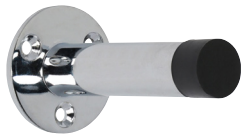

Door Stops

Projection Door Stop NEW

Polished Chrome

Satin Chrome

Polished Brass

Fits to walls and skirting boards and will prevent damage to walls from door handles. The rubber tip prevents damage to the door. High quality plated finishes.

Product Code					
Polished Chrome	Satin Chrome	Polished Brass	Size (mm)	Pack Qty (pcs)	Carton Qty (packs)
TIMPAC (INCLUDES FIXINGS)					
200624P	200888P	200302P	70	1	10
BAG					
200624	200888	200302	70	1	10
TYPE - PAK / BSA			SUB TYPE - PAK56 / BSA01		

Oval Door Stop NEW

Polished Chrome

Satin Chrome

Polished Brass

A floor mounted stop that can be mounted at any point of the door opening. The rubber buffer prevents damage to doors. High quality plated finishes.

Cylinder Door Stop NEW

Polished Chrome

Satin Chrome

Polished Brass

A floor mounted stop that can be positioned at any point of the door opening. Concealed fixing for added aesthetics. The rubber buffer prevents damage to doors. High quality plated finishes.